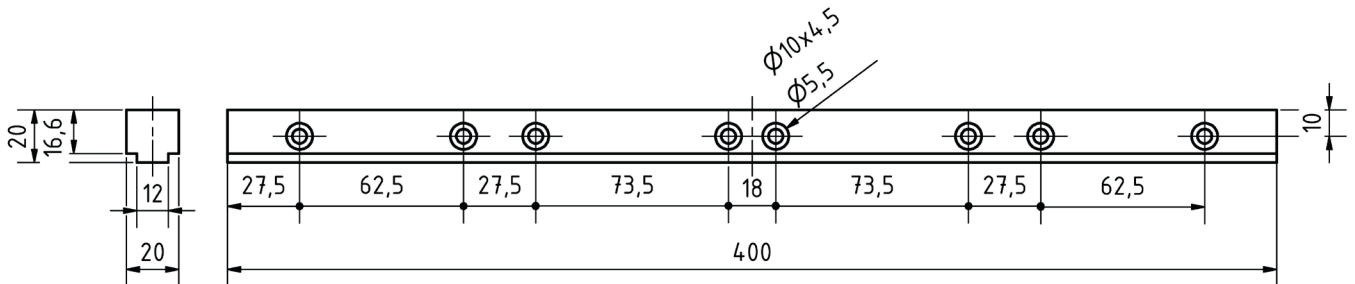

DIMENSIONAL DRAWING

INSTALLATION

Mounting / Installation may only be carried out by a qualified electrician!

DISPOSAL

SAFETY WARNINGS

Before initial operation, please make sure to follow all safety instructions that may be provided in the product information!