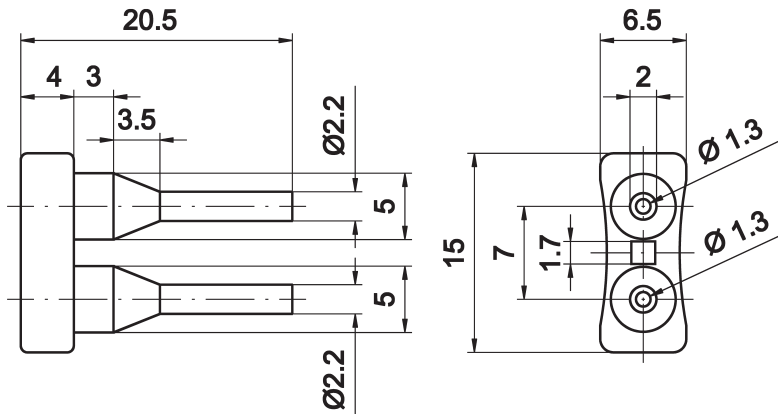

AL000027

ACCESSORIES • FIBER OPTICS

MECHANICAL DATA

Diameter	1.3 mm
Height	15 mm
Length	20.5 mm
Material	Plastic
Type of accessories	Adapter
Width	6.5 mm

ELECTRICAL DATA

Cable type	Duplex
------------	--------

OTHER DATA

Suitable for diffuse reflection sensors	Yes
Suitable for through-beam sensors	Yes

DIMENSIONAL DRAWING

INSTALLATION

DISPOSAL

Mounting / Installation may only be carried out by a qualified electrician!