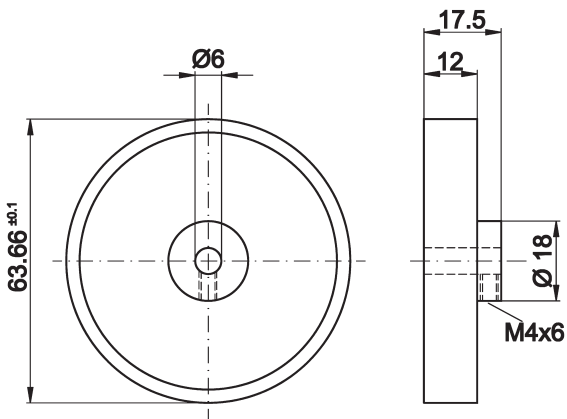

AV000034

ACCESSORIES • LINEAR AND ANGULAR MEASUREMENT

MECHANICAL DATA

Housing material	Plastic
Type of mechanical accessories	Measuring wheel
Width	12 mm

DIMENSIONAL DRAWING

INSTALLATION

Mounting / Installation may only be carried out by a qualified electrician!