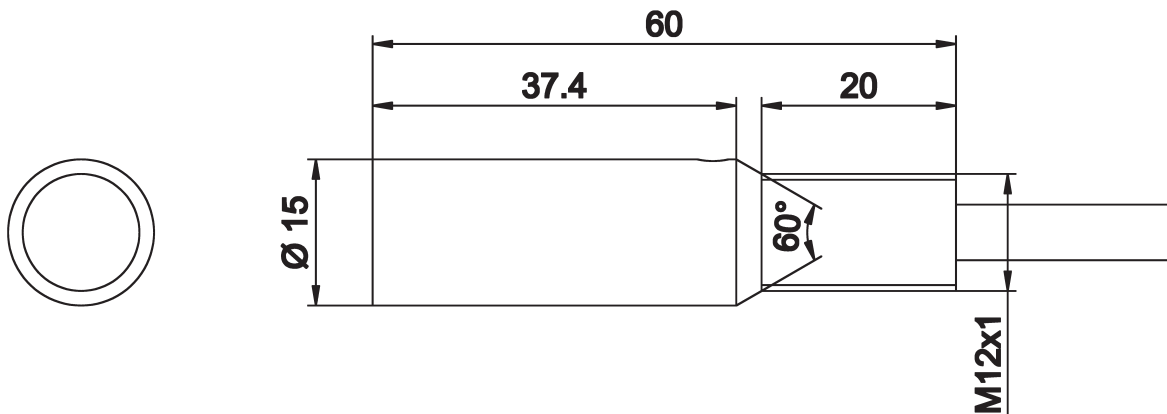

**AL000036**

**ACCESSORIES • ATTACHMENT OPTICS**

**MECHANICAL DATA**

Design	External thread
Diameter	15 mm
Housing coating	Anodised
Housing material	Aluminium
Length	60 mm
Material of optical surface	Glass
Thread pitch	1 mm
Thread size, metric	12
Type of accessories	Lens

**ELECTRICAL DATA**

Switching distance (MAX)	20 mm
Switching distance (MIN)	10 mm

**OTHER DATA**

Suitable for diffuse reflection sensors	Yes
-----------------------------------------	-----

**DIMENSIONAL DRAWING**