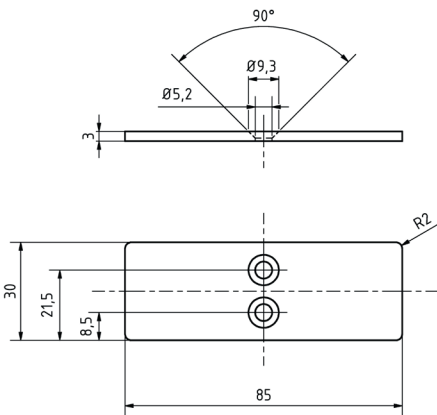

**AY000145**

**ACCESSORIES • MOUNTING**

**MECHANICAL DATA**

Height	3 mm
Housing material	Stainless steel 1.4301
Length	30 mm
Type of mechanical accessories	Adapter plate
Width	85 mm

**DIMENSIONAL DRAWING**