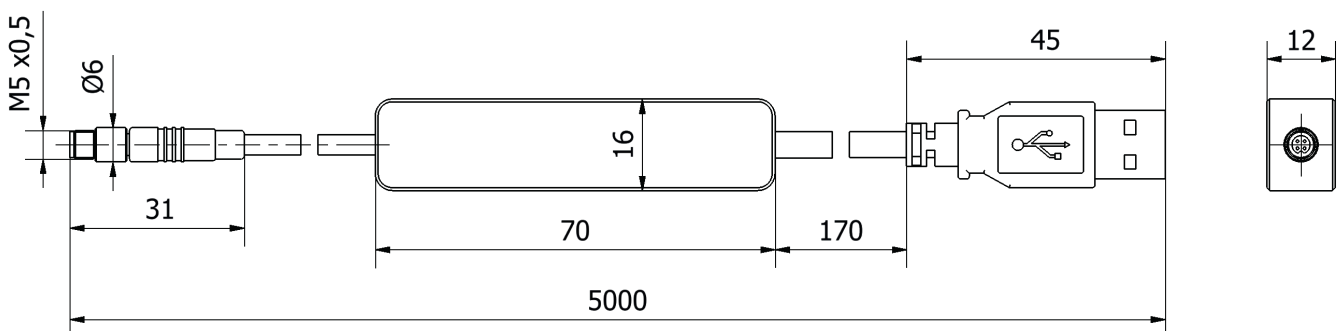

**VK507U40**

**CONNECTION TECHNOLOGY • CABLE SOCKETS /CONNECTORS TWO-SIDED PRE-ASSEMBLED**

**MECHANICAL DATA**

Cable length	5 m
Material of cable sheath	PUR (Polyurethane)
Suitable for trailing chain	No

**ELECTRICAL DATA**

Connection type 1	Plug
Connection type 2	Plug
Plug connector type, connection 1	M5
Plug connector type, connection 2	USB-A

**OTHER DATA**

Communication interface supported	USB
Oil and cooling lubricants	No
Plug-in direction	Angled
Robotics	No
Welding area	No

**DIMENSIONAL DRAWING**