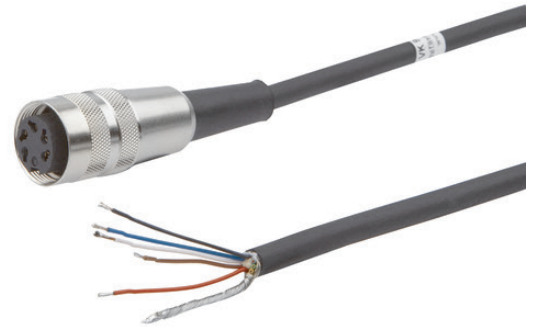

VK991240

CONNECTION TECHNOLOGY • CABLE SOCKETS /CONNECTORS ONE-SIDED PRE-ASSEMBLED

DIMENSIONAL DRAWING

INSTALLATION

Mounting / Installation may only be carried out by a qualified electrician!

DISPOSAL

SAFETY WARNINGS