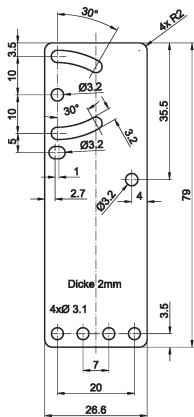

AY000118

ACCESSORIES • UNIVERSAL HOLDERS

MECHANICAL DATA

Housing material	Metal
Type of mechanical accessories	Fixture kit

DIMENSIONAL DRAWING

INSTALLATION

Mounting / Installation may only be carried out by a qualified electrician!