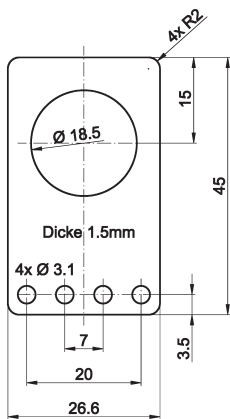

AY000117

ACCESSORIES • UNIVERSAL HOLDERS

MECHANICAL DATA

Housing material

Metal

Type of mechanical accessories

Fixture kit

DIMENSIONAL DRAWING