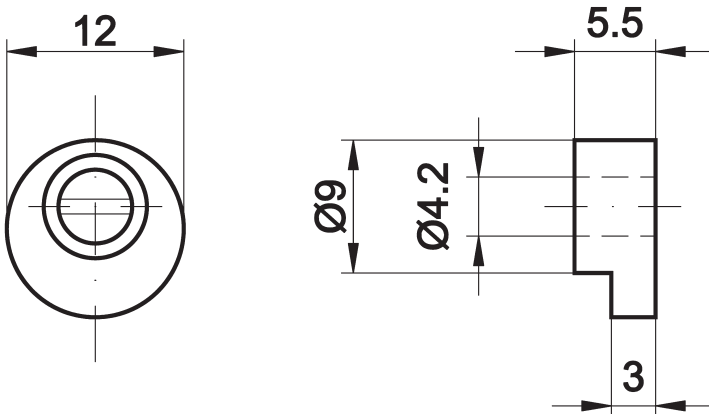

**AV000031**

**ACCESSORIES • LINEAR AND ANGULAR MEASUREMENT**

**MECHANICAL DATA**

Diameter	12 mm
Height	3 mm
Housing material	Metal
Type of mechanical accessories	Clamping claw
Width	5.5 mm

**DIMENSIONAL DRAWING**