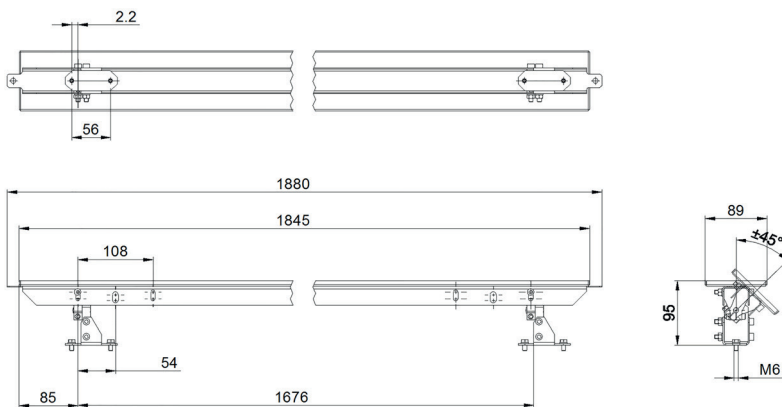

AO000241

ACCESSORIES • DEFLECTION MIRRORS

MECHANICAL DATA

Height	1845 mm
Overall length	1845 mm
Type of accessories	Deflection mirror
Width	89 mm

DIMENSIONAL DRAWING

INSTALLATION

Mounting / Installation may only be carried out by a qualified electrician!