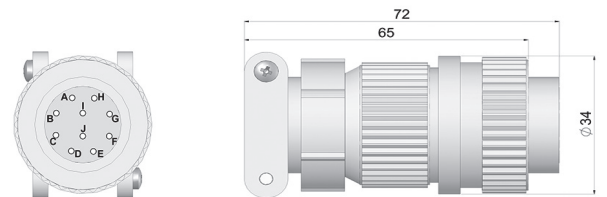

CONNECTORS

90.9504
DIN 43650

90.9507
Militar 7p

90.9508
M12 8p

90.9510
Militar 10p

90.9512
M23 12p

90.9589
SUB-D 9p

90.9516
M23 16p

90.9521
21p

CONNECTORS

90.9526

90.9537

PROFIBUS CONNECTORS

90.9552

90.9553

90.9554