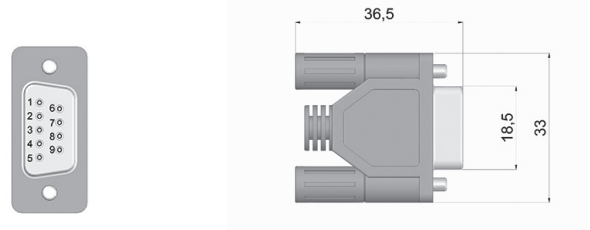

CONNECTORS

90.9504
DIN 43650

90.9507
Militar 7p

90.9508
M12 8p

90.9510
Militar 10p

90.9512
M23 12p

90.9589
SUB-D 9p

90.9516
M23 16p

90.9521
21p

CONNECTORS

90.9526

90.9537

PROFIBUS CONNECTORS

90.9552

90.9553

90.9554