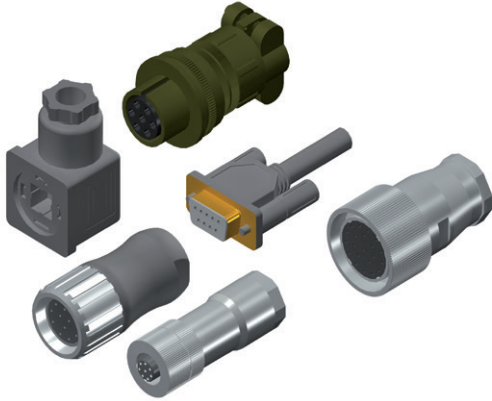

CONNECTORS

90.9504
DIN 43650

90.9507
Militar 7p

90.9508
M12 8p

90.9510
Militar 10p

90.9512
M23 12p

90.9589
SUB-D 9p

90.9516
M23 16p

90.9521
21p

CONNECTORS

90.9526

90.9537

PROFIBUS CONNECTORS

90.9552

90.9553

90.9554

DEVICENET/CANOPEN CONNECTORS

90.9550

90.9551