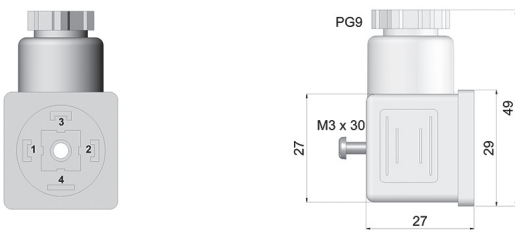

CONNECTORS

90.9504
DIN 43650

90.9507
Militar 7p

90.9508
M12 8p

90.9510
Militar 10p

90.9512
M23 12p

90.9589
SUB-D 9p

90.9516
M23 16p

90.9521
21p

CONNECTORS

90.9526

90.9537

PROFIBUS CONNECTORS

90.9552

90.9553

90.9554