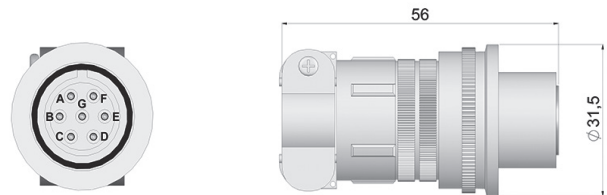

CONNECTORS

90.9504
DIN 43650

90.9507
Militar 7p

90.9508
M12 8p

90.9510
Militar 10p

90.9512
M23 12p

90.9589
SUB-D 9p

90.9516
M23 16p

90.9521
21p

CONNECTORS

90.9526

90.9537

PROFIBUS CONNECTORS

90.9552

90.9553

90.9554