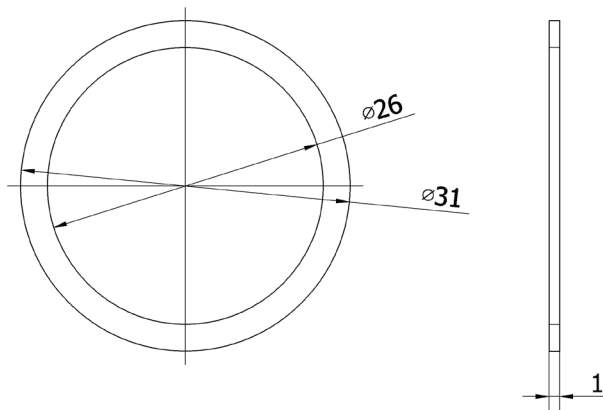

**AO000312**

**ACCESSORIES • BAFFLE RINGS**

**MECHANICAL DATA**

Accessories for	C-mount lenses
Thickness of baffle ring	1 mm
With C-mount thread	No

**OPTICAL DATA**

Motor zoom	No
------------	----

**DIMENSIONAL DRAWING**