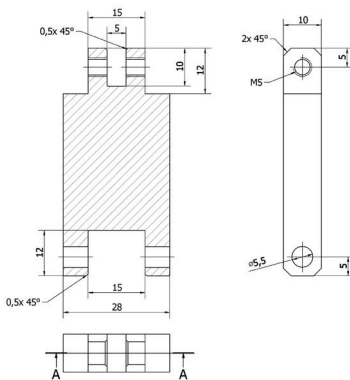

AE000009

ACCESSORIES • MOUNTING

MECHANICAL DATA

Height	10 mm
Housing coating	Anodised
Housing material	Aluminium
Length	60 mm
Type of mechanical accessories	Adapter
Width	28 mm

DIMENSIONAL DRAWING

A-A (2 : 1)