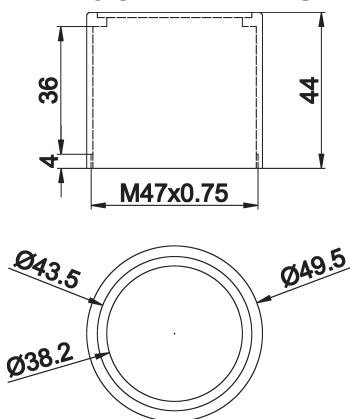

DIMENSIONAL DRAWING

INSTALLATION

Mounting / Installation may only be carried out by a qualified electrician!

DISPOSAL