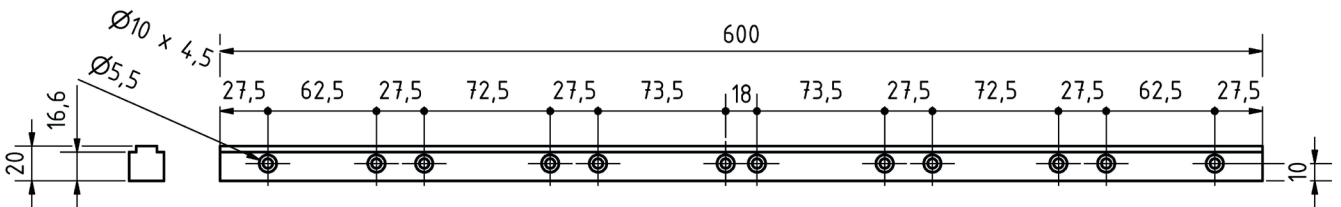

**AP000033**

**ACCESSORIES • MOUNTING**

**MECHANICAL DATA**

Height	20.5 mm
Housing material	Aluminium
Length	20.7 mm
Type of mechanical accessories	Cross-arm
Width	600 mm

**DIMENSIONAL DRAWING**

**INSTALLATION**