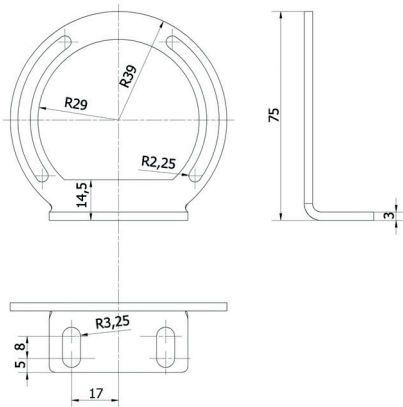

AO000541

ACCESSORIES • MOUNTING

MECHANICAL DATA

Material	Stainless steel
Mounting type	Screw
Thread pitch	1 mm
Version	Mounting angle bracket

OTHER DATA

Scope of delivery	Mounting material for lights, brackets
-------------------	--

DIMENSIONAL DRAWING

INSTALLATION

Mounting / Installation may only be carried out by a qualified electrician!

DISPOSAL

SAFETY WARNINGS

Before initial operation, please make sure to follow all safety instructions that may be provided in the product