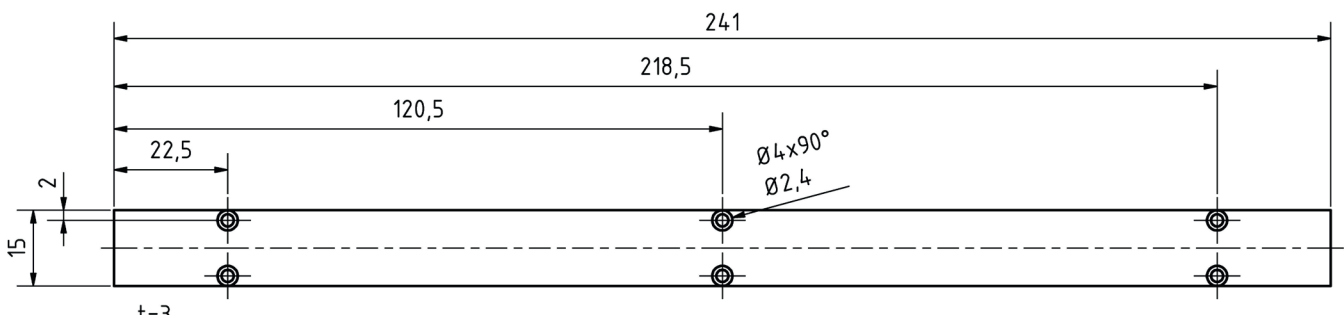

AO000424

LED-LIGHTS • ADDITIONAL LIGHTS FOR CAMERA SYSTEMS

MECHANICAL DATA

Cover type	Opal
Height	7 mm
Length	3 mm
Material	Acrylic glass
Type of accessories	Cover disc
Width	225 mm

OPTICAL DATA

Transparency	68 %

DIMENSIONAL DRAWING

INSTALLATION

Mounting / Installation may only be carried out by a qualified electrician!

DISPOSAL