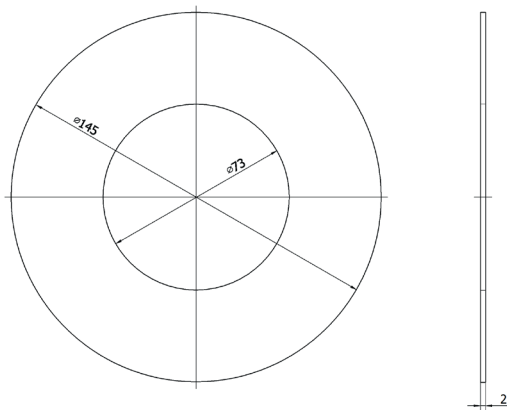

DIMENSIONAL DRAWING

INSTALLATION

Mounting / Installation may only be carried out by a qualified electrician!

DISPOSAL

SAFETY WARNINGS