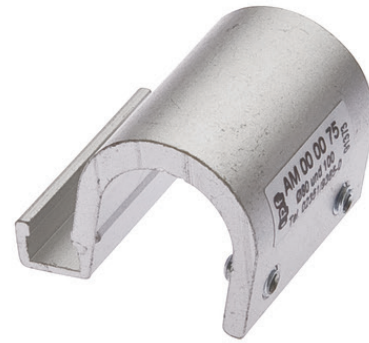

**AM000075**

**ACCESSORIES • MOUNTING**

**MECHANICAL DATA**

|                  |                   |
|------------------|-------------------|
| Diameter         | 80 mm ... 100 mm  |
| For sensor       | MZ07              |
| Material         | Aluminium         |
| Mounting type    | Screw mounting    |
| Nominal diameter | 100 mm            |
| To fix to        | Profiled cylinder |