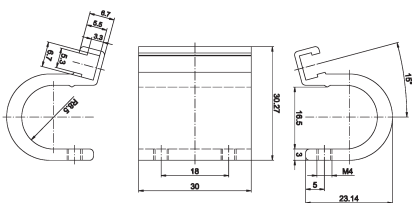

DIMENSIONAL DRAWING

INSTALLATION

Mounting / Installation may only be carried out by a qualified electrician!

DISPOSAL