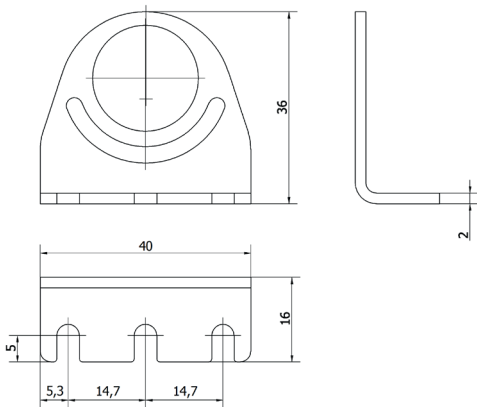

AE000006

ACCESSORIES • MOUNTING

MECHANICAL DATA

| | |
|---------------|------------------------|
| Angle | 90 ° |
| Material | Stainless steel |
| Mounting type | Screw |
| Version | Mounting angle bracket |

OTHER DATA

| | |
|-------------------|--|
| Scope of delivery | Mounting material for lights, brackets |
|-------------------|--|

DIMENSIONAL DRAWING

INSTALLATION

Mounting / Installation may only be carried out by a qualified electrician!