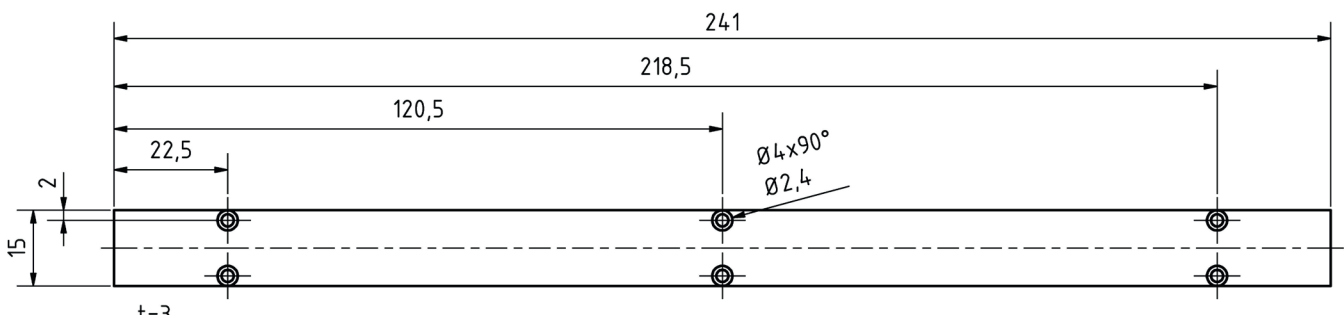

AO000426

LED-LIGHTS • ADDITIONAL LIGHTS FOR CAMERA SYSTEMS

MECHANICAL DATA

Cover type	Opal
Height	7 mm
Length	3 mm
Material	Acrylic glass
Type of accessories	Cover disc
Width	225 mm

OPTICAL DATA

Transparency	45 %

DIMENSIONAL DRAWING

INSTALLATION

Mounting / Installation may only be carried out by a qualified electrician!

DISPOSAL