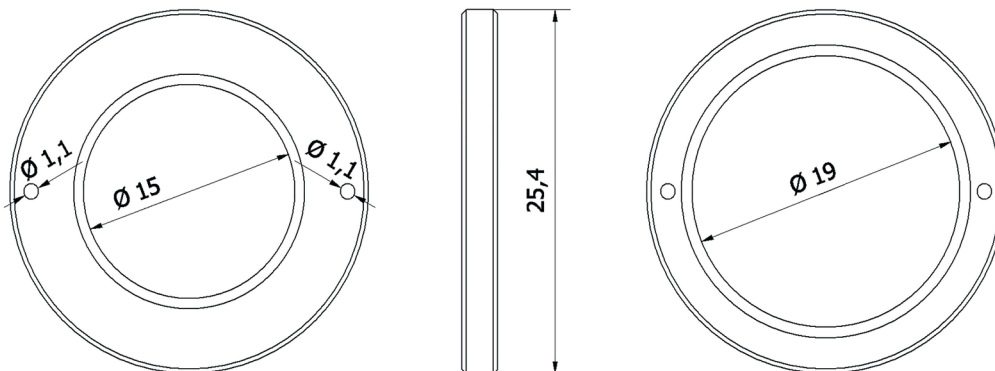

DIMENSIONAL DRAWING

INSTALLATION

DISPOSAL