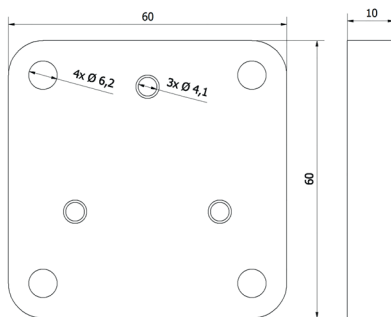

DIMENSIONAL DRAWING

INSTALLATION

Mounting / Installation may only be carried out by a qualified electrician!

DISPOSAL

SAFETY WARNINGS

Before initial operation, please make sure to follow all safety instructions that may be provided in the product information!