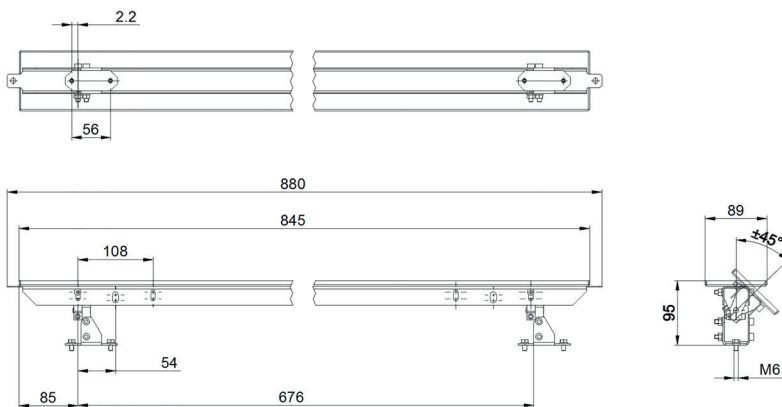

AO000238

ACCESSORIES • DEFLECTION MIRRORS

MECHANICAL DATA

Height	845 mm
Overall length	845 mm
Type of accessories	Deflection mirror
Width	89 mm

DIMENSIONAL DRAWING

INSTALLATION

Mounting / Installation may only be carried out by a qualified electrician!