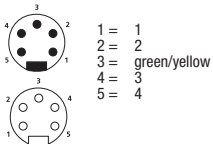

**0905 204 301/...M**

Single-ended cord set, 7/8" female connector, 5 poles.

**0905 204 303/...M**

Single-ended cord set, 7/8" male connector, 5 poles.

0905 204 309/0.6 M | 0905 204 308 | 0905 204 310

**0905 204 309/0.6 M**

Double-ended cord set, 7/8" male 90° connector to 7/8" female 90° connector, 5 poles, 0.6 meters.

**0905 204 308/...M**

Single-ended cord set, 7/8" female 90° connector, 5 poles.

**0905 204 310/...M**

Single-ended cord set, 7/8" male 90° connector, 5 poles.

**Pin Assignment**

7/8" male/female, 5 poles

Part Number	Standard Cable Lengths	
0905 204 302/0.6 M	0.6 M	
0905 204 301/...M	5 M   10 M   15 M	
0905 204 303/...M	5 M   10 M   15 M	
0905 204 309/0.6 M	0.6 M	
0905 204 308/...M	5 M   10 M   15 M	
0905 204 310/...M	5 M   10 M   15 M	