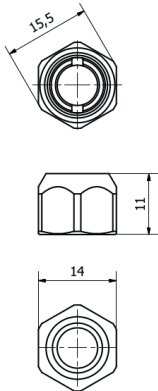

AO98E236

ACCESSORIES • ATTACHMENT OPTICS

MECHANICAL DATA

Housing material	Metal
Material of optical surface	Glass
Type of mechanical accessories	Optic top part

DIMENSIONAL DRAWING

INSTALLATION

Mounting / Installation may only be carried out by a qualified electrician!