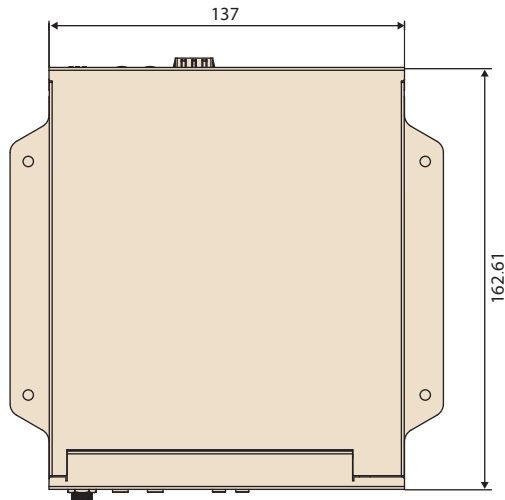

Dimensions

Unit: mm