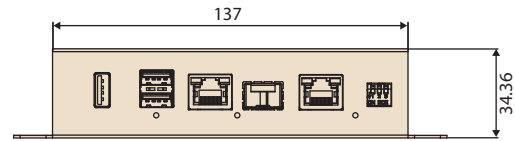

Dimensions

Unit: mm