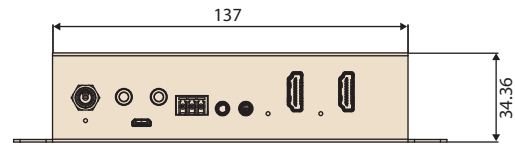

Dimensions

Unit: mm