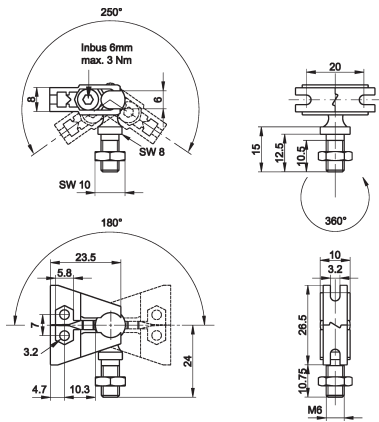

AY000088

ACCESSORIES • MOUNTING

MECHANICAL DATA

Housing material	Metal
Type of mechanical accessories	Fixture kit

DIMENSIONAL DRAWING

INSTALLATION

Mounting / Installation may only be carried out by a qualified electrician!