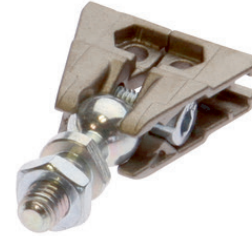

AY000088

ACCESSORIES • MOUNTING

MECHANICAL DATA

Housing material	Metal
Type of mechanical accessories	Fixture kit

DIMENSIONAL DRAWING

INSTALLATION

Mounting / Installation may only be carried out by a qualified electrician!