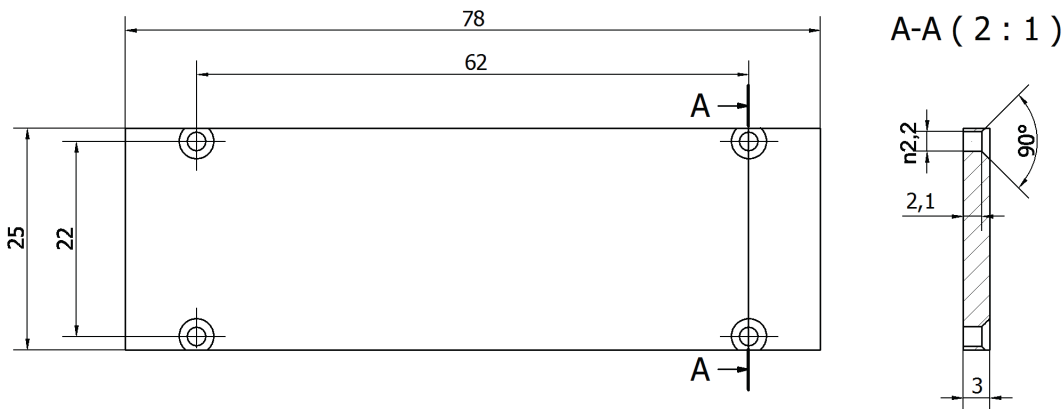

AO000435

LED-LIGHTS • ADDITIONAL LIGHTS FOR CAMERA SYSTEMS

MECHANICAL DATA

Cover type	Opal
Height	25 mm
Length	3 mm
Material	Acrylic glass
Type of accessories	Cover disc
Width	78 mm

DIMENSIONAL DRAWING

INSTALLATION